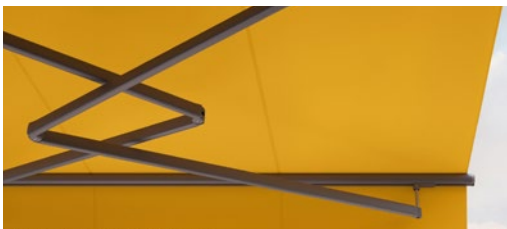

Cover cassette awning
maximum 700 × 350 cm (mx 1710)

Open folding-arm awning
maximum 700 × 400 cm (mx 1700)

Arm technology
bionic tendon

Options
LED-Line folding arms (WW),
front profile end caps /
end cap inserts polished chrome,
coupled awning,
stretch

LED-Lines in the folding arms

Turn night into day. And make your al fresco lifestyle more comfortable and pleasant.

Polished chrome fittings

Side caps matching the awning colour or deliberately emphasised in finely polished chrome finish. This awning can simply wear anything.