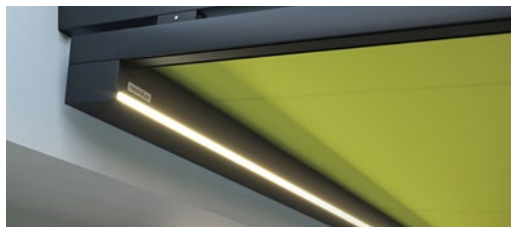

Cosy and intimate. Under glass.  
A brilliant solution.

reddot design award  
winner 2017

**markilux**

The best under the sun

**mx\_779**

Compact square full cassette for those who prefer clean lines in their design.

**mx\_879**

Attractive round full cassette for those who love flowing lines.

**Underglass awning**

maximum 600 × 450 cm  
maximum 400 × 600 cm

**Cassette**

mx 779: 125 × 125 mm  
mx 879: Ø 130 mm

**Wind resistance class 2 – 3**

**LED-Line cassette (RGB-WW)**

More than a highlight: the LED-Line in the square full cassettes beautifully illuminates your patio.

**LED-Line guide tracks (RGB-WW)**

Energy efficient, stylish and, like all lighting modules, conveniently dimmable by means of remote control.