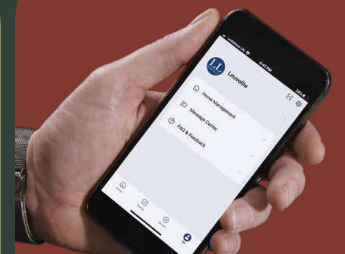

The interactive remote controls not only operate your blinds but also provide you with the battery status of your blind and remote.

The Smart Hub together with the Louvolite App allows users to schedule their blinds operation for added convenience and enhanced home security when they're away from home.

LOUVOLITE
OneTouch®
ADVANCED LIGHT CONTROL

remote
control

voice
activation

the
app

Also featuring:

 matter
+
 THREAD

montego
hessian

Windsor Rust

fiji
slate

Shadow Sand

LOUVOLITE
OneTouch[®]
ADVANCED LIGHT CONTROL

With no operating chains and cords, motorisation creates a child and pet safe environment, one less thing to worry about and the blind looks so sleek at the window.