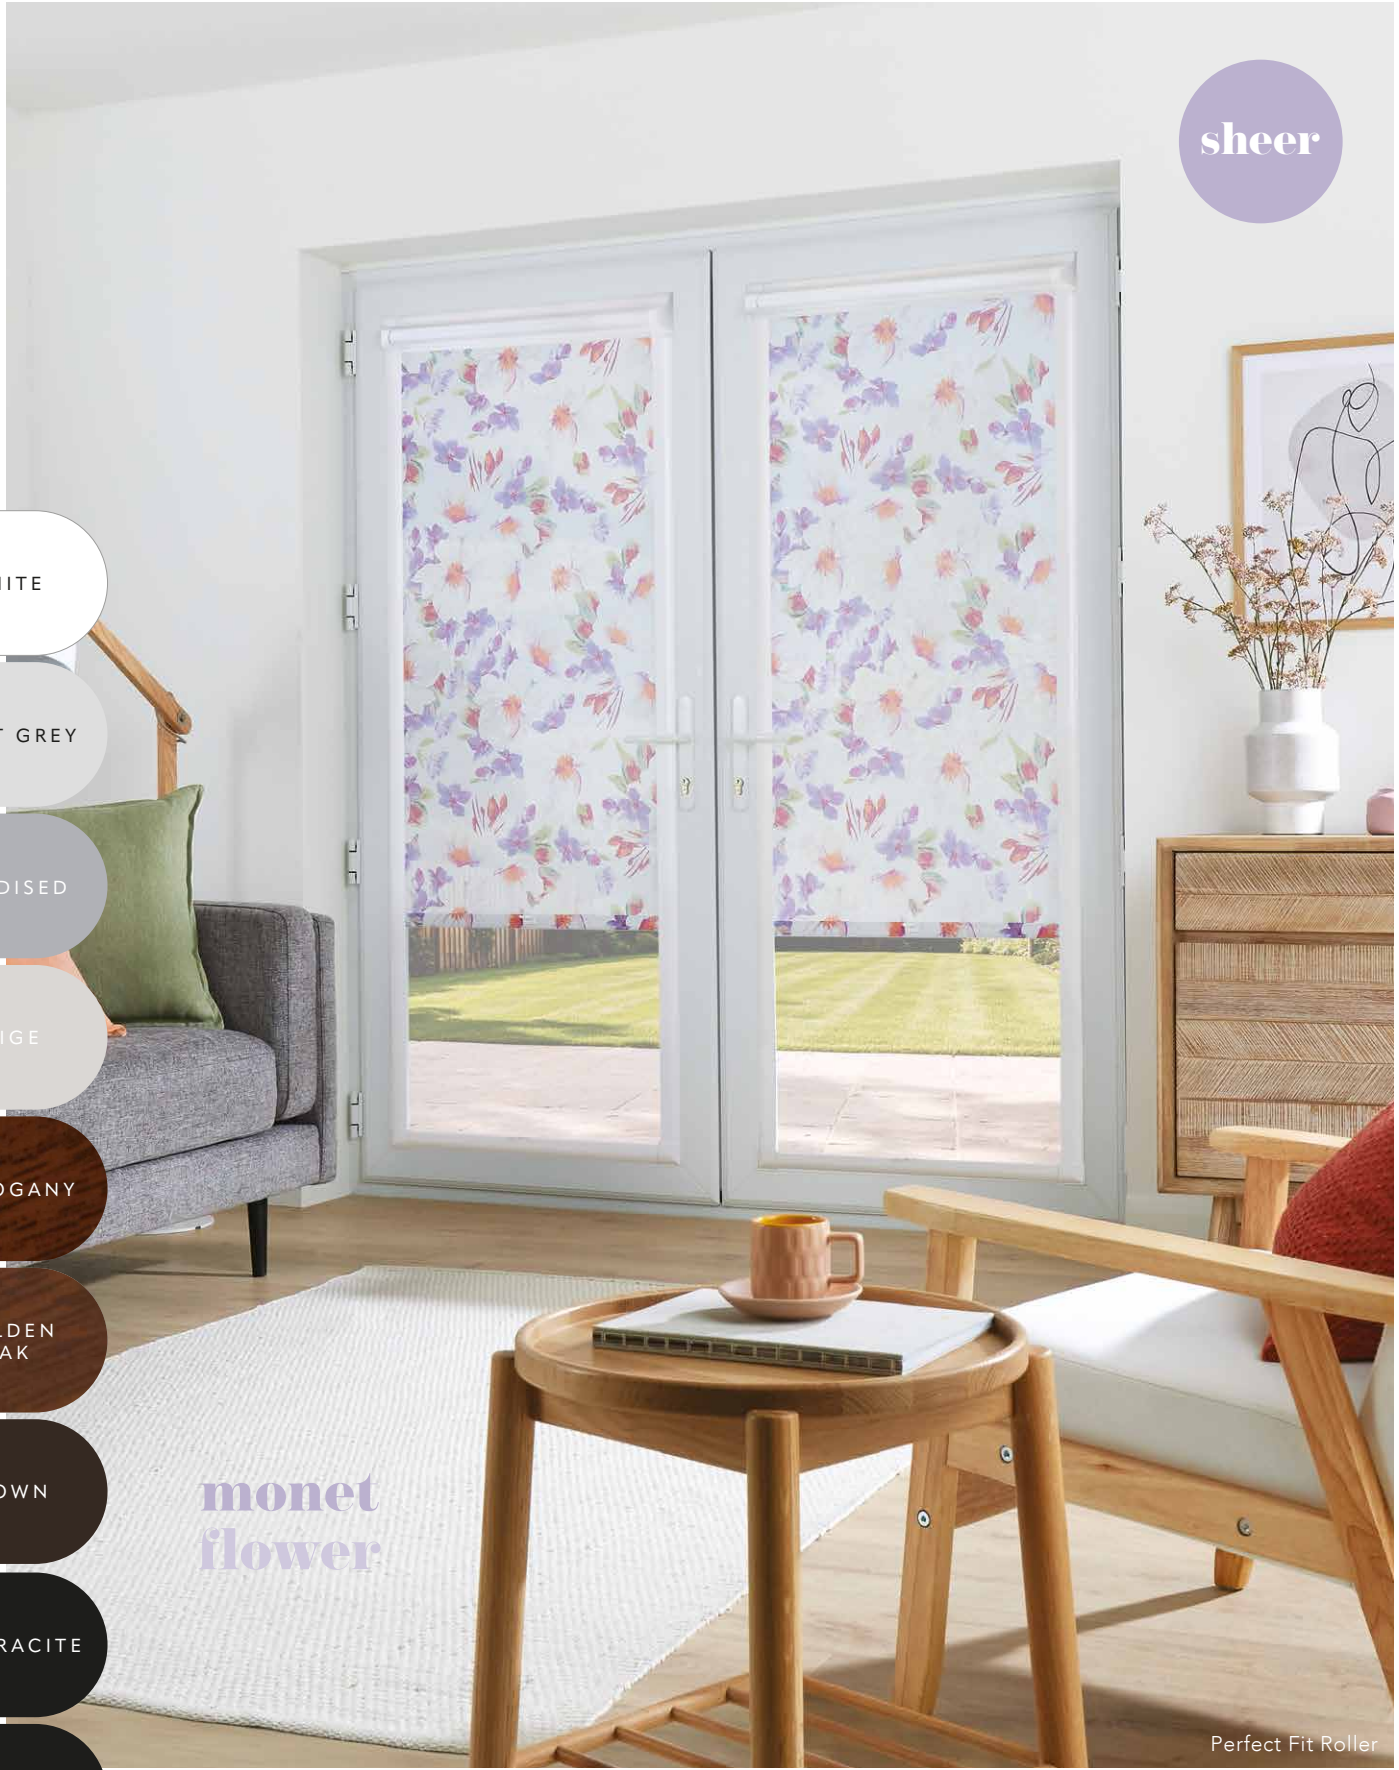

sheer

FRAME COLOURS

WHITE

LIGHT GREY

ANODISED

BEIGE

MAHOGANY

GOLDEN OAK

BROWN

ANTHRACITE

BLACK

monet
flower

Perfect Fit Roller