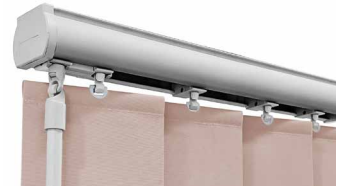

vertical

WINDOW BLINDS

Our made to measure Vertical blinds offer flexible light control and privacy. You can draw them to the side for full views or rotate the louvres to filter light.

Ideal for any window, their versatility suits both wide and narrow spaces. Choose from elegant jacquards, bold prints, or minimalist recycled plains to coordinate with your interior design scheme.

WHITE

BRUSHED ALUMINIUM

CHAMPAGNE GOLD

BROWN

ANTHRACITE GREY

BLACK

FINISHING TOUCHES

Available in a range of six contemporary colours, Slimline Vogue® is our UK designed and manufactured premium operating system that can co-ordinate or contrast with your fabric.