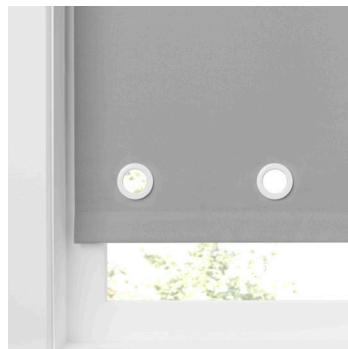

White

Brushed Aluminium

Chrome

Copper

Brass

Anthracite

Black

Intertwine circular metallic shapes with your roller blind adding another dimension. Available in 7 colour options.