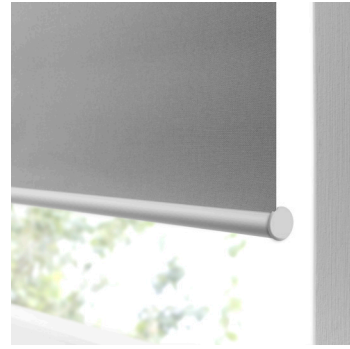

Smoothly circular, the Unishade 15mm bottom bar adds a refined metallic finish. Choose from 7 colour options.

Aluminium

Contemporary with its linear design, the Unishade 30mm Linea bottom bar adds modern sophistication. Its edgy design enhances bright metallic tones whilst creating stark contrast with 7 colour options.