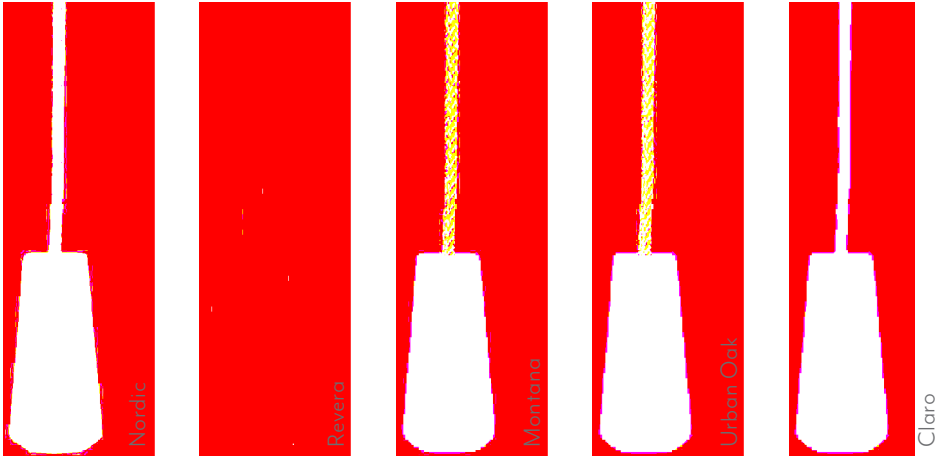

Complementing a nature-inspired décor is a selection of textured tassels. Choose from 15 wood options available in a selection of contemporary painted tones.

(35mm)