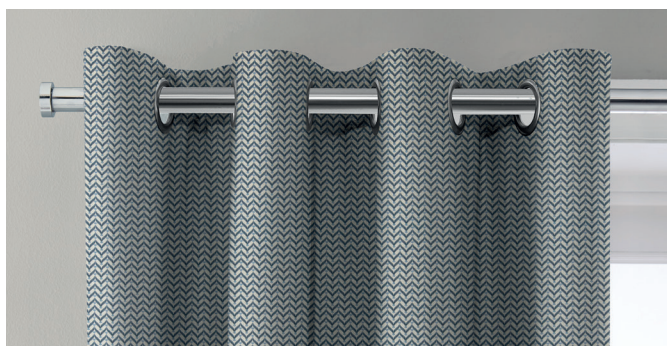

500mm (20") x 300mm (12")

590mm (23") x 590mm (23")

AESTHETICS & OPERATION

Discover an exquisite range of accessories designed to enhance your interior décor. Whether your taste leans towards avant-garde designs or timeless patterns, our collection brims with inspiration to transform your interior.

Curtains are available with a variety of heading styles to suit your aesthetic. Choose from pencil pleat, double pinch pleat, triple pinch pleat, eyelets and wave header, which offers a uniform aesthetic and works beautifully with voile fabrics for the ultimate high-end interior look.