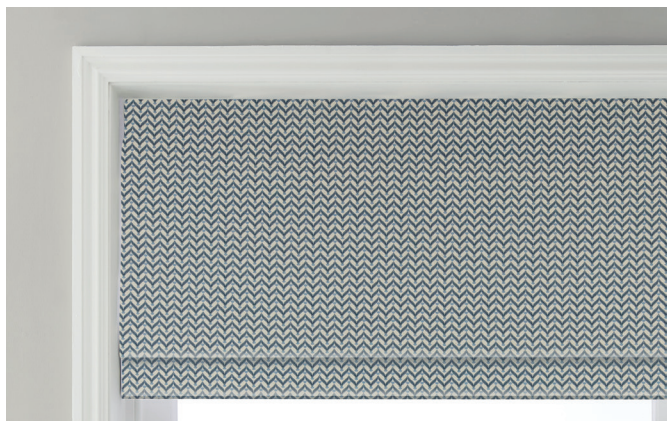

Discover the perfect blend of style and functionality with our expertly crafted Roman Blind Systems. Our diverse range of options ensures that you will find the perfect solution to complement your unique interior décor. Each system combines elegance and practicality, providing versatile and sophisticated solutions to meet all your window dressing needs, while seamlessly integrating with your home.

The Unishade System offers a timeless look that complements any room with its elegant and refined design.