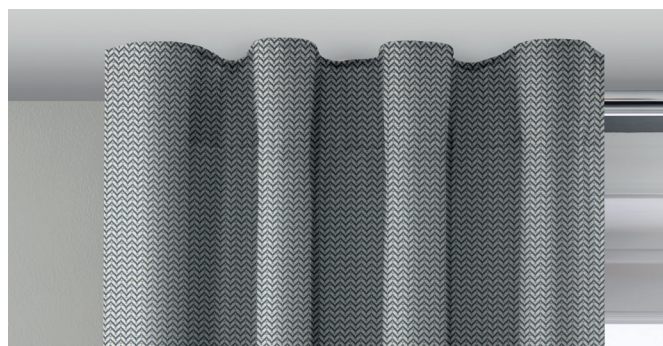

Curtains are available with a variety of heading styles to suit your aesthetic. Choose from pencil pleat, double pinch pleat, triple pinch pleat, eyelets and wave header, which offers a uniform aesthetic and works beautifully with voile fabrics for the ultimate high-end interior look.

Complete your window dressing, explore our range of curtain tracks. The Wave Track ensures a uniform curtain fold, perfect for a sleek, contemporary style. Linea and Orbital tracks are decorative, yet contemporary options to add a touch of elegance. The motorised track is the pinnacle of luxury, providing effortless operation at your fingertips. Tracks are available in white & black, excluding the Wave Track.